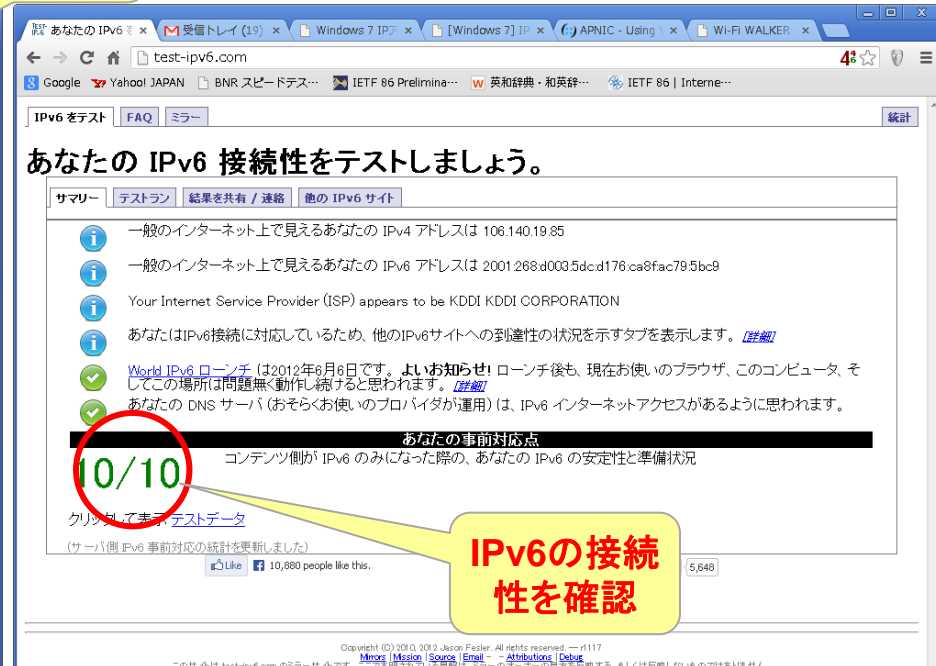

※ <http://test-ipv6.com/>