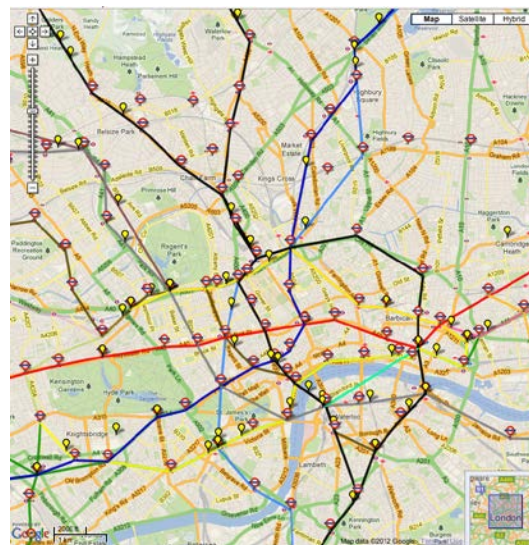

公共交通オープンデータは、観光支援情報サービスとして発展

Live Trains Map TfL Tube