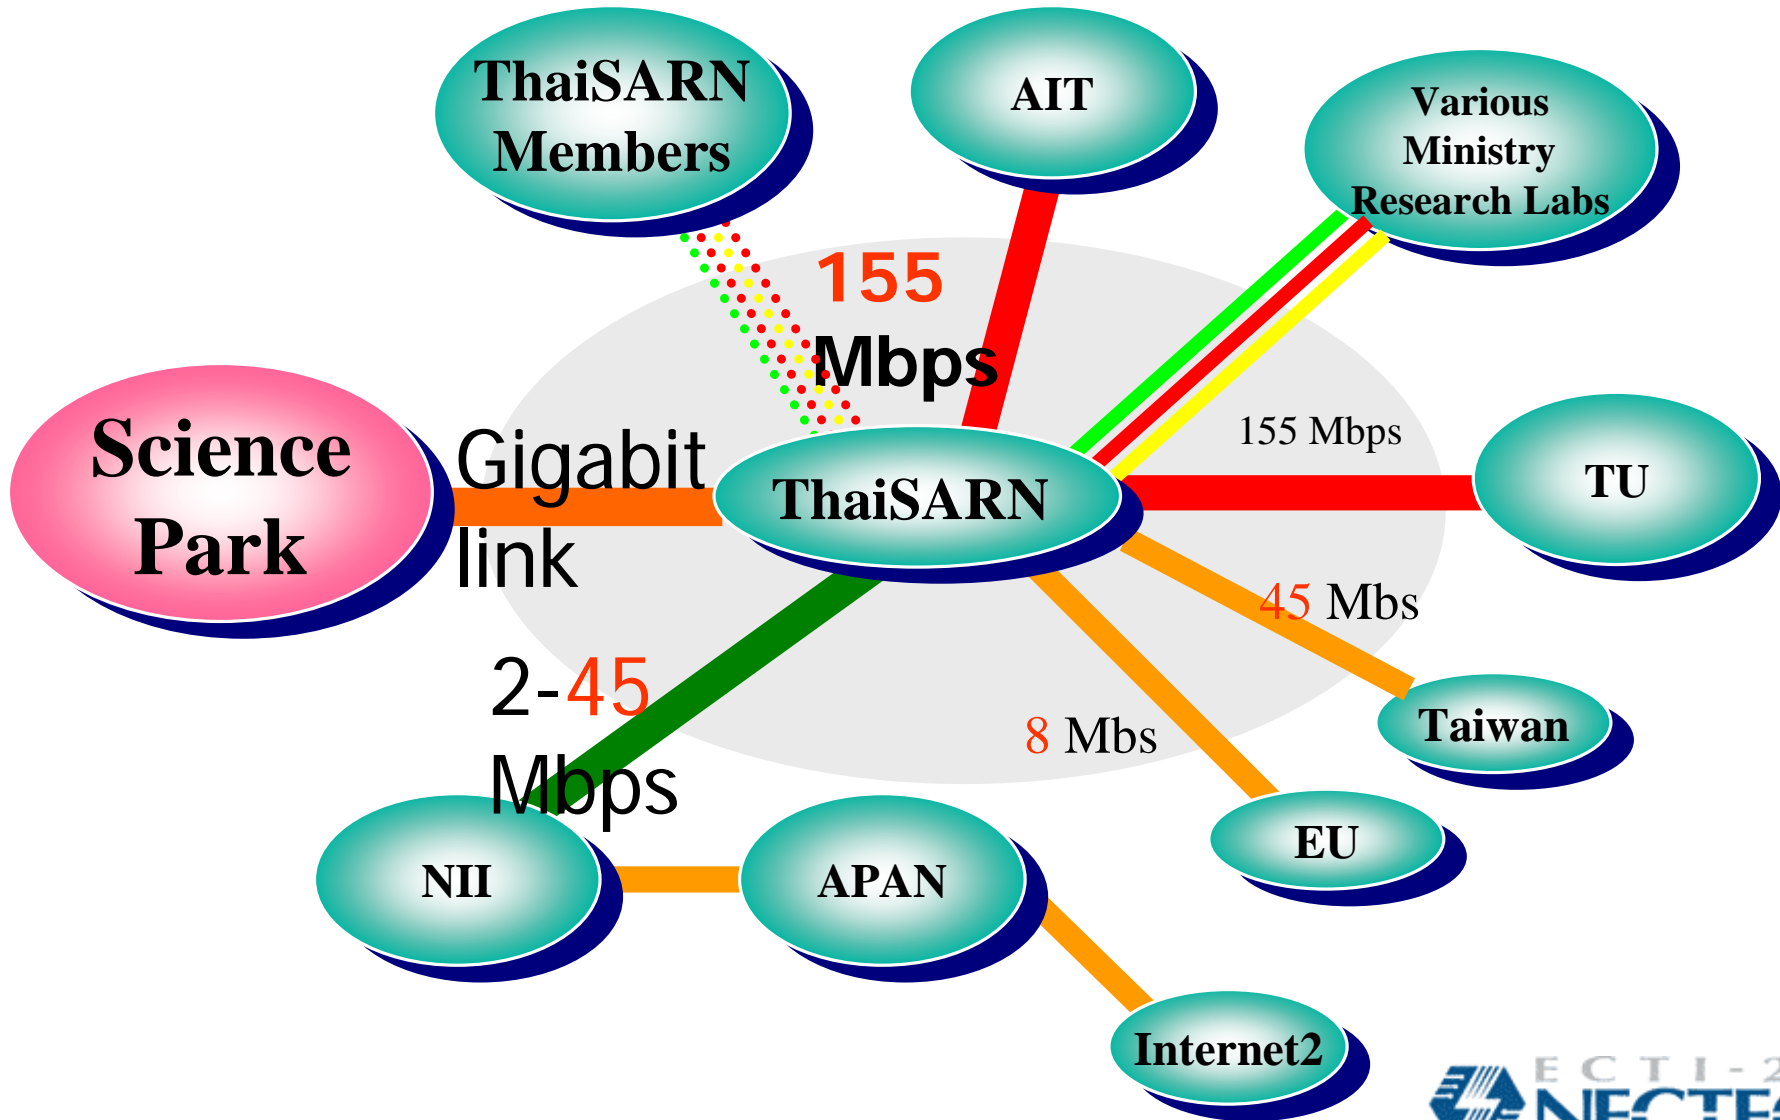

Thaisarn III Network