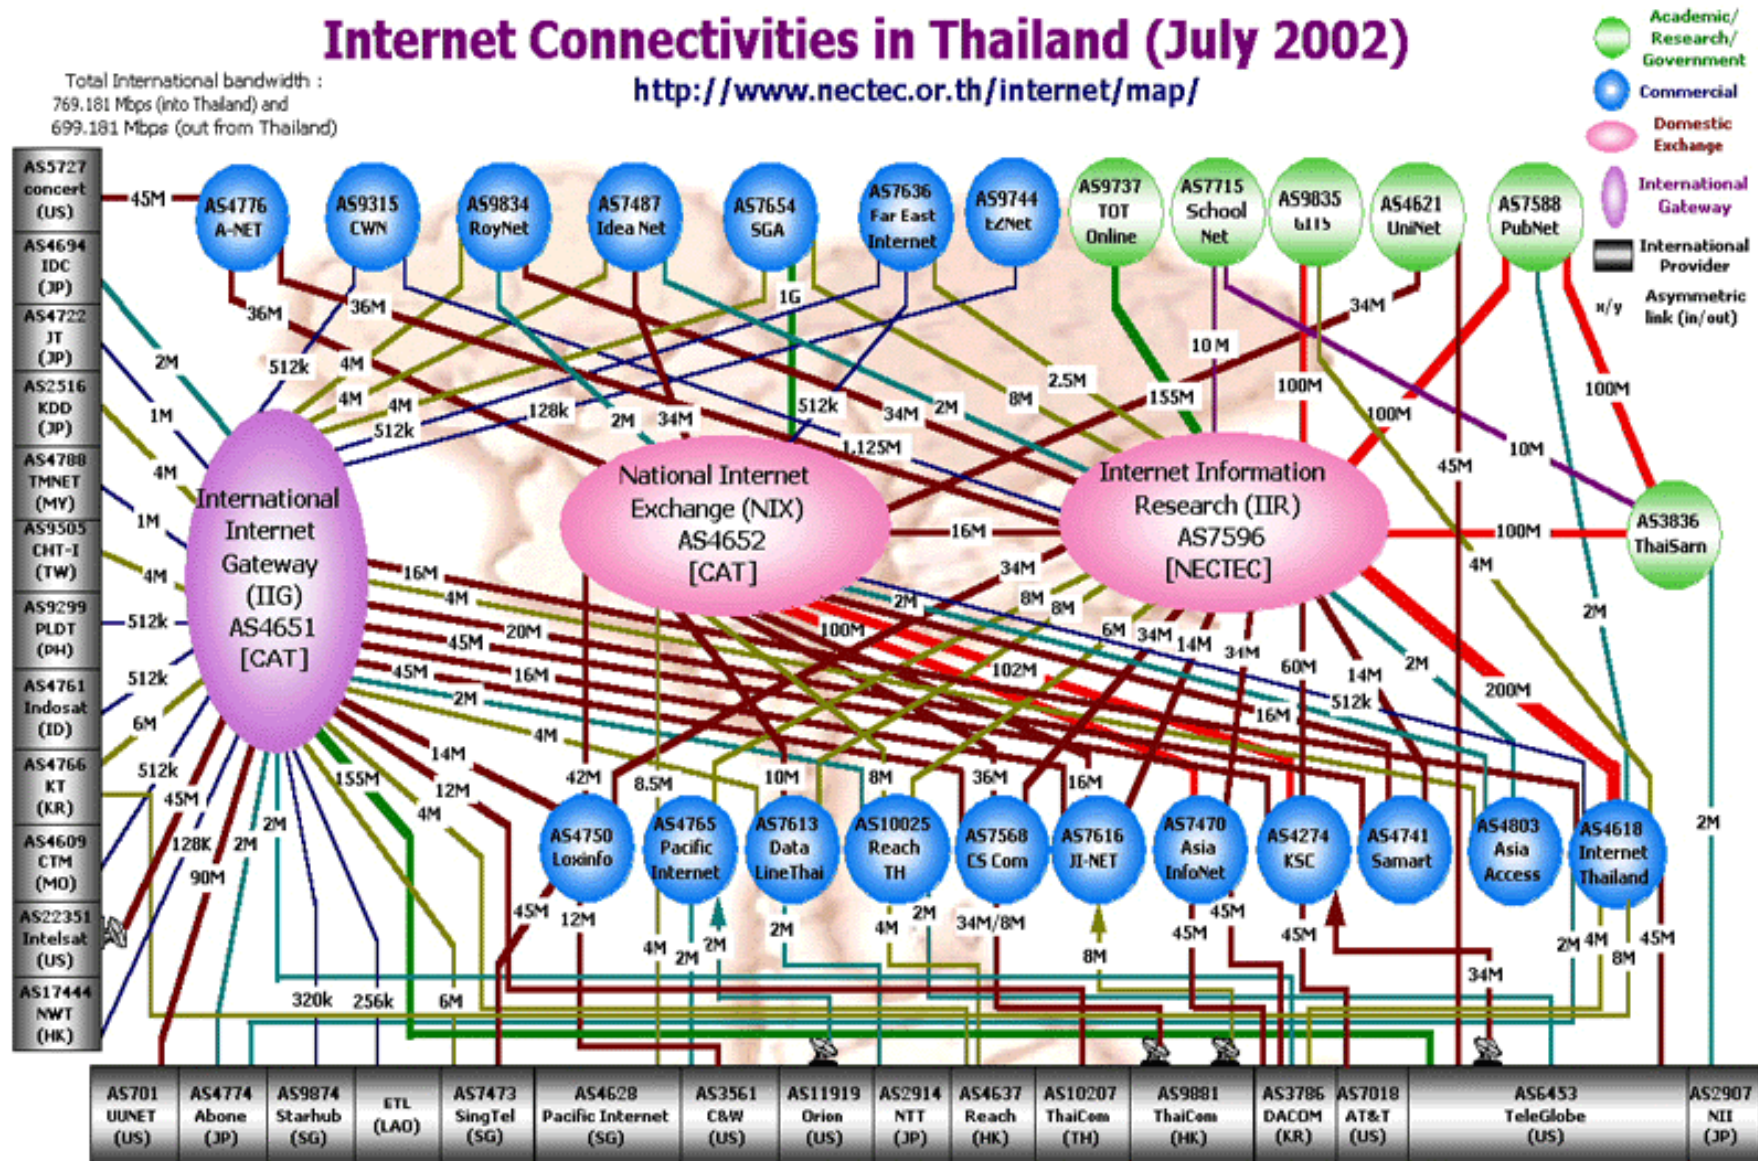

Some R&D through Internet in Thailand

Royal CHITRADON

National Electronics and Computer Technology Center

The International Conference for Asia Broadband Strategy,
MPHPT

22 July 2002

Tokyo, JAPAN

Thailand Internet Connection

Internet Connectivities in Thailand (July 2002)

<http://www.nectec.or.th/internet/map/>

Total International bandwidth :
769.181 Mbps (into Thailand) and
699.181 Mbps (out from Thailand)

DISCLAIMER

Chart Date: 2002-07-01

Thaisarn III Network

Internet Backbone in Thailand

- Optical Fiber: Land line and submarine cable
- SDH
- Satellite
- Wireless Internet: GPRS,
- xDSL
- Lacking of high speed at the last mile

Application Development and Content Distribution

- Application for Regional Competitiveness
 - Regional Productivity : Supply Chain, Clustering,
 - Natural Resource Data : Satellite Image, Weather, Environment, Deforestation,
- Application for Capacity Building
 - eLearning, Life long learning,
- Application for Cultural Archive
 - National Heritage Archive,
- R&D Collaboration
 - BioInformatics, Spatial Data,